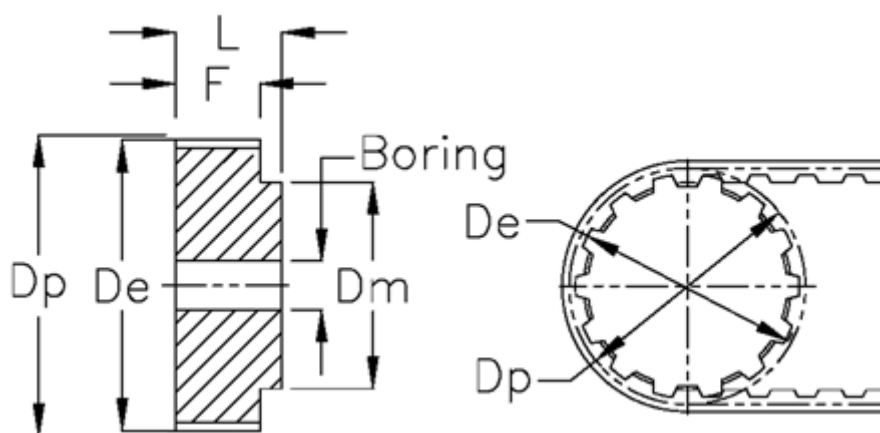

# Data Sheet

Article number: 604140060015

Description: Timing belt pulley with hub  
HTD 60 3M 15

## Measures

Bore	= 8	Weight = 0.15
$D_e$	= 56.54	Width = 15
$D_m$	= 33	
$D_p$	= 57.3	
F	= 20	
L	= 30	
Tooth number	= 60	
Type	= 3M	